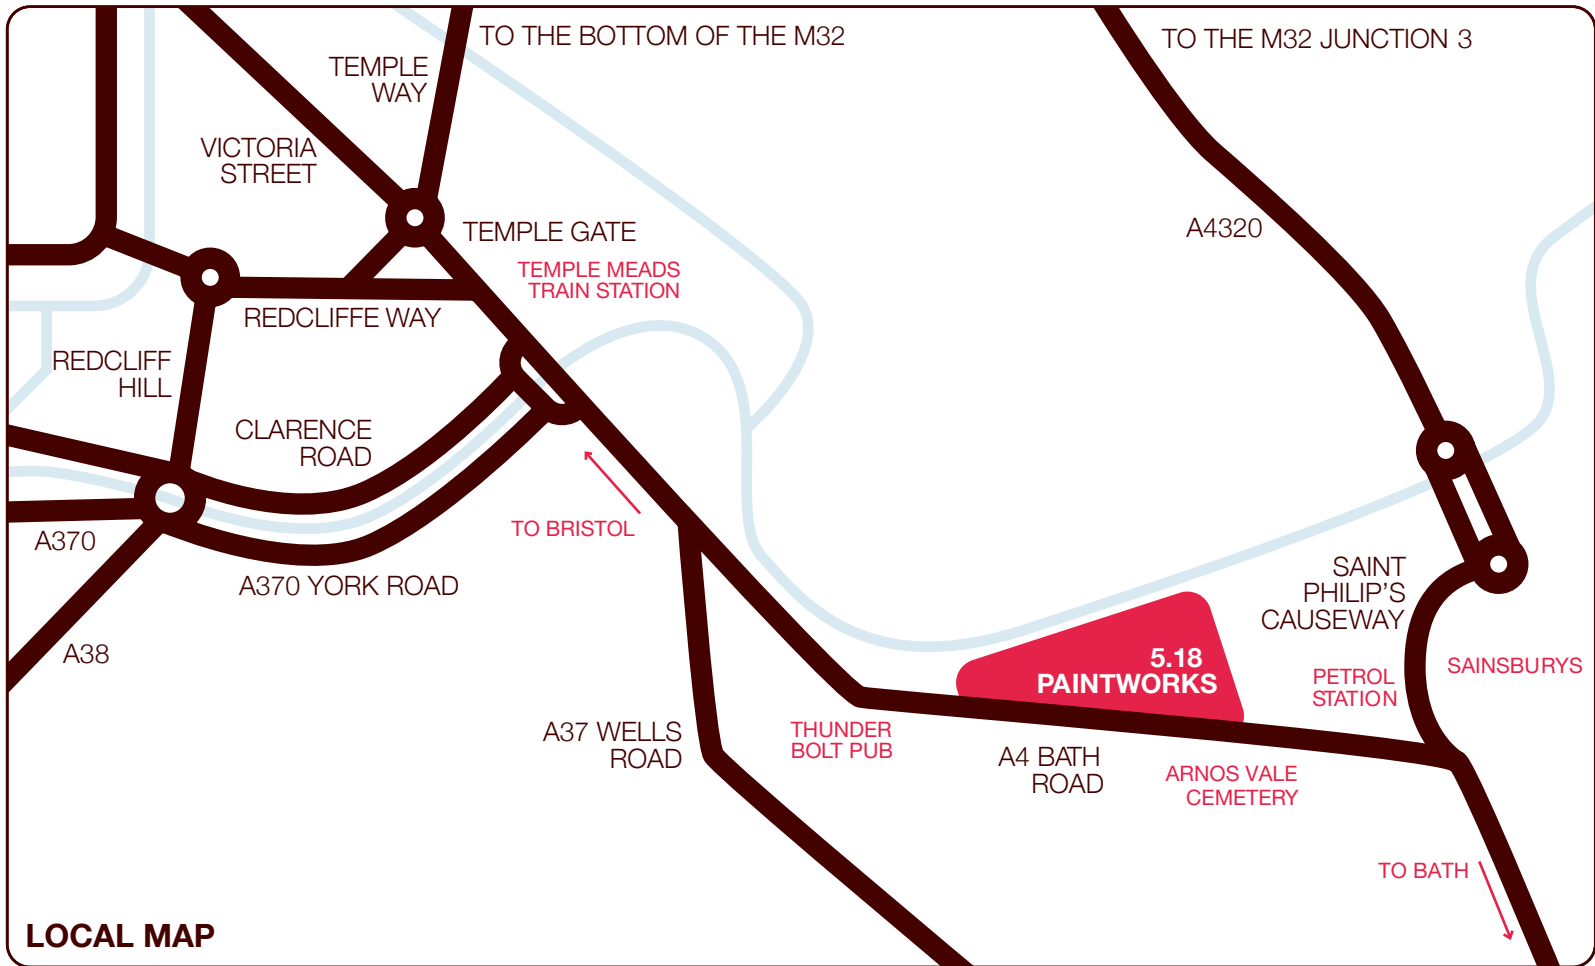

# Department 707

**LOCAL MAP**

**PAINTWORKS**

## Department707

The Cowshed  
5.18 Paintworks  
Bath Road Bristol BS4 3EH  
0117 300 5213

It's a bit of a maze so don't worry if you get lost. Just give us a call and we will guide you in.