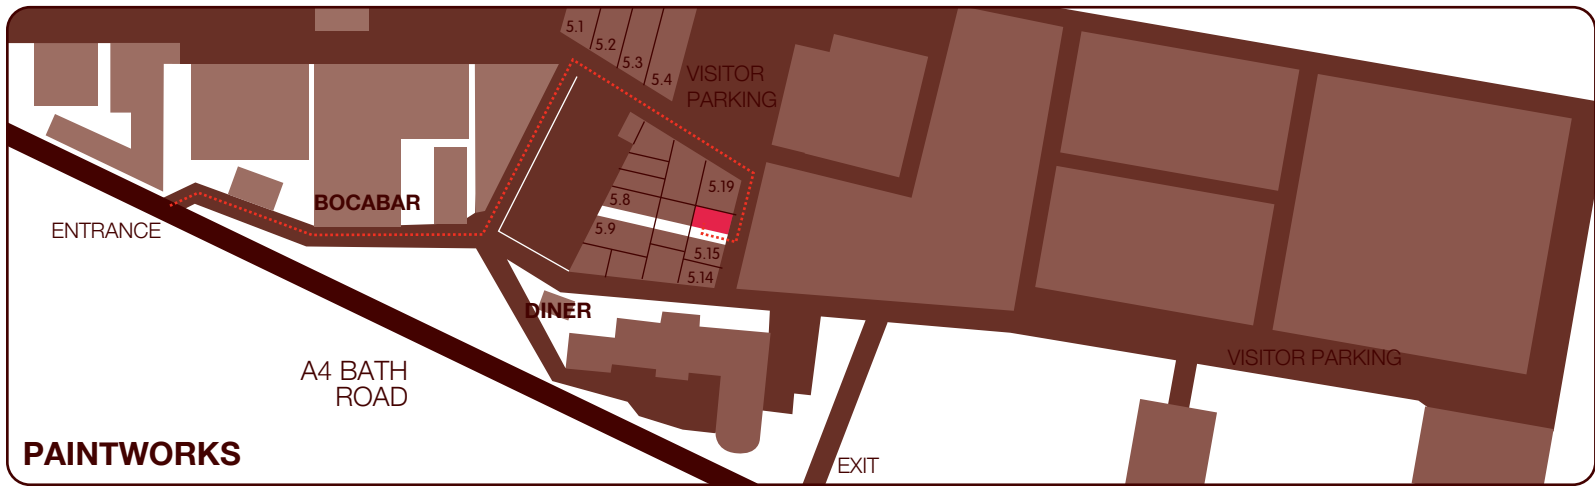

# Department 707

**LOCAL MAP**

**PAINTWORKS**

## Department707

The Cowshed  
5.18 Paintworks  
Bath Road Bristol BS4 3EH  
0117 300 5213

It's a bit of a maze so don't worry if you get lost. Just give us a call and we will guide you in.